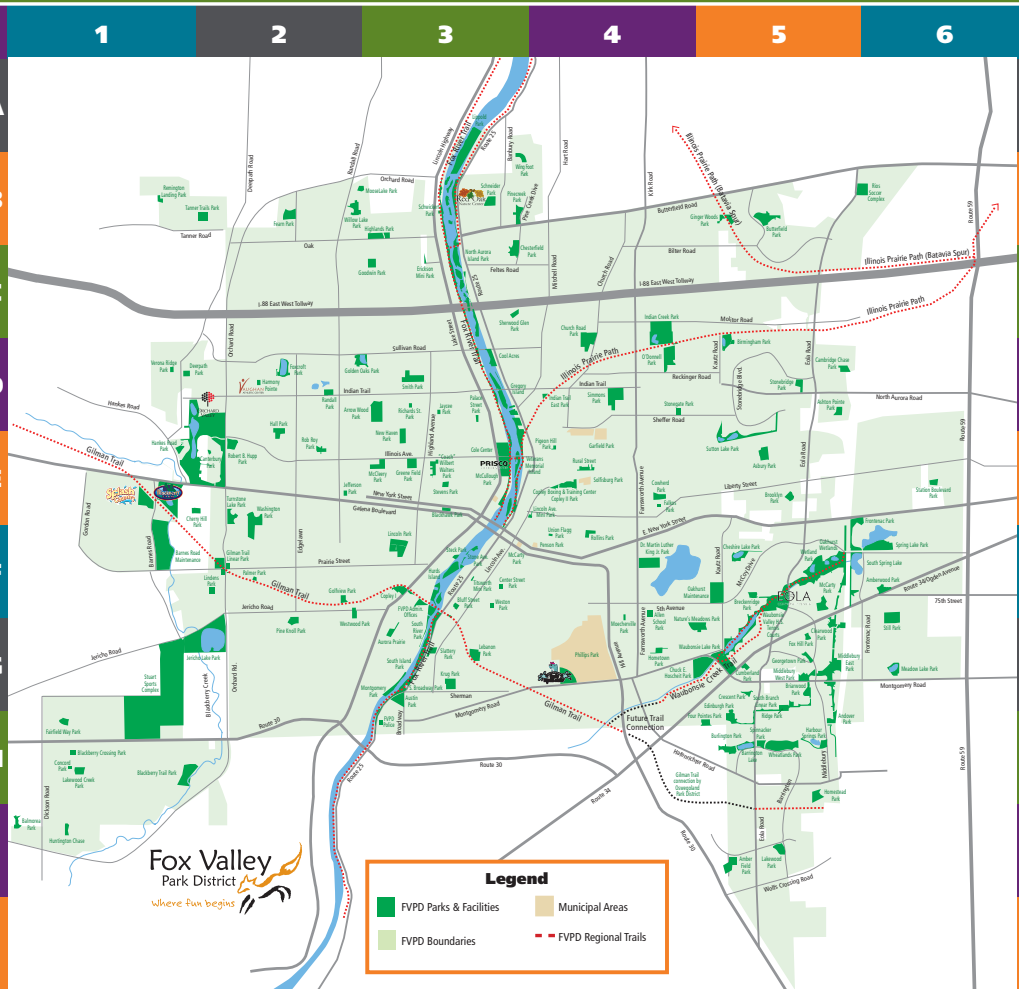

PARK DIRECTORY

Grid Location	Park Name	Location	Shelter	Playground	Ball Field	Baseball	Soccer	Volleyball	Walking Path
G4	Allen School Park	S. Farnsworth & Simms		*	*	*	*	*	*
J5	Amber Fields Park	Vicksburg & Pagosa	*	*	*	*	*	*	*
G6	Amberwood Park	Route 34 & Laurel Ridge	*	*	*	*	*	*	*
H5	Andover Park	Andover & Middlebury	*	*	*	*	*	*	*
D3	Arrow Wood	Commonwealth & Golden Oaks	*	*	*	*	*	*	*
E5	Asbury Park	Asbury & Glenford	*	*	*	*	*	*	*
D5	Ashton Pointe Park	Bromley & Cremin	*	*	*	*	*	*	*
G3	Aurora Prairie	Bishop Street	*	*	*	*	*	*	*
H3	Austin Memorial Park	Mill & Route 25	*	*	*	*	*	*	*
H1	Balmorea Park	Foster, Montgomery	*	*	*	*	*	*	*
H5	Barrington Lake	Barrington & Eola	*	*	*	*	*	*	*
H5	Barrington Park	Barrington & Keatlyn	*	*	*	*	*	*	*
C5	Birmingham Park	Legacy & Birmingham	*	*	*	*	*	*	*
H1	Blackberry Crossings Park	Troon Dr. & Gallant Fox Circle	*	*	*	*	*	*	*
E1	Blackberry Farm	Barnes & Galena	*	*	*	*	*	*	*
I1	Blackberry Trail Park	Griffin & William	*	*	*	*	*	*	*
G3	Blackhawk Park	Galena & Blackhawk	*	*	*	*	*	*	*
E3	Bluff Street Park	Bluff & LaSalle	*	*	*	*	*	*	*
G5	Breckenridge Park	Breckenridge & Inverness	*	*	*	*	*	*	*
G5	Briarwood Park	Montgomery & Bar Harbor	*	*	*	*	*	*	*
E5	Brooklyn Park	Brooklyn & Asbury	*	*	*	*	*	*	*
G5	Butterfield Park	DuPage Pkwy. & Blue Spruce	*	*	*	*	*	*	*
D6	Cambridge Chase	Bennett & Pennsbury	*	*	*	*	*	*	*
E2	Canterbury Park	Canterbury & Deerfield	*	*	*	*	*	*	*
F3	Center Street Park	Center & Park	*	*	*	*	*	*	*
E2	Cherry Hill Park	Manchester & Bradford	*	*	*	*	*	*	*
F5	Cheshire Lake	Cheshire & Millbrook	*	*	*	*	*	*	*
B3	Chesterfield Park	Pine Creek Drive	*	*	*	*	*	*	*
G5	Chuck E. Hoscheit Park	Montgomery Rd.	*	*	*	*	*	*	*
C4	Church Road Park	Church Road	*	*	*	*	*	*	*
G5	Clearwood Park	Fox Hill & Clearwood	*	*	*	*	*	*	*
E3	"Coach" Wilbert Walters Park	Highland	*	*	*	*	*	*	*
C3	Cole Center	101 W. Illinois	*	*	*	*	*	*	*
H1	Concord Park	Prescott & Lakewood Creek Park	*	*	*	*	*	*	*
D3	Cool Acres Park	Route 25 south of Sullivan Road	*	*	*	*	*	*	*
F3	Copley I Park	737 S. Lake	*	*	*	*	*	*	*
E4	Copley II Park	517 N. Union	*	*	*	*	*	*	*
E4	Cowherd Park	Farnsworth & Front	*	*	*	*	*	*	*
G5	Crescent Park	Cumberland Dr.	*	*	*	*	*	*	*
G5	Cumberland Park	Route 34 & Fox Valley	*	*	*	*	*	*	*
F4	Dr. King Jr. Park	Farnsworth & Grand	*	*	*	*	*	*	*
D2	Deerpath Park	Indian Trail & Deerpath	*	*	*	*	*	*	*
H5	Edinburgh Park	Cumberland & Edinburgh Ct.	*	*	*	*	*	*	*
F5	Eola Community Park	555 S. Eola	*	*	*	*	*	*	*
B3	Erickson Mini Park	Robert & John, North Aurora	*	*	*	*	*	*	*
H1	Fairfield Way Park	Simpson Pkwy. & Kennedy	*	*	*	*	*	*	*
E4	Falkos Park	Grove & Beckwith	*	*	*	*	*	*	*
B2	Fearn Park	Hawksley & White Oak, North Aurora	*	*	*	*	*	*	*
H5	Four Points	McDowell & Blackwell	*	*	*	*	*	*	*
D2	Foxcroft Lake Park	Elder & Birch	*	*	*	*	*	*	*
G5	Fox Hill Park	Fox Hill	*	*	*	*	*	*	*
H5	Fox River Trail East and West		*	*	*	*	*	*	*
F6	Frontenac Park	East New York	*	*	*	*	*	*	*
H3	FVPD Police	1460 SE River Road, Aurora	*	*	*	*	*	*	*
G5	Georgetown Park	Long Grove (off Route 34)	*	*	*	*	*	*	*
H5	Gilman Trail	Route 30 to Waubensee College	*	*	*	*	*	*	*
B5	Golden Woods	Charter Oak Lane & Drive	*	*	*	*	*	*	*
D3	Golden Oaks Park	Golden Oaks & Lone Oak Trail	*	*	*	*	*	*	*
F2	Golfview Park	Randall & Sundown	*	*	*	*	*	*	*
B3	Goodwin Park	Harmony & Poplar, North Aurora	*	*	*	*	*	*	*
E3	Greene Field Park	Russell & Illinois	*	*	*	*	*	*	*
D3	Gregory Island	Indian Trail Road	*	*	*	*	*	*	*
D2	Hall Park	2001 Heather	*	*	*	*	*	*	*
E1	Hankes Road Park	Hankes Road	*	*	*	*	*	*	*
H5	Harbor Springs	Middlebury & Spinnaker	*	*	*	*	*	*	*
D2	Harmony Pointe	2121 W. Indian Trail Road	*	*	*	*	*	*	*
B3	Highlands Park	Oak Street, North Aurora	*	*	*	*	*	*	*
I5	Homestead Park	Hillsboro & Georgetown	*	*	*	*	*	*	*
G4	Hometown Park	Four Seasons & Walnut Park	*	*	*	*	*	*	*
I1	Huntington Chase	Foster Dr. & White Sands Ln.	*	*	*	*	*	*	*
E2	Hupp Skate Park	Illinois & Orchard	*	*	*	*	*	*	*
F3	Hurd's Island	North Avenue bridge	*	*	*	*	*	*	*
H5	Illinois Prairie Path	Illinois to Milltor	*	*	*	*	*	*	*
C4	Indian Creek Park	Milltor Road	*	*	*	*	*	*	*
D4	Indian Trail Mini Park	Indian Trail & High St.	*	*	*	*	*	*	*
D3	Jaycee Park	Manor Place & North Park	*	*	*	*	*	*	*
G2	Jericho Lake	Jericho Road	*	*	*	*	*	*	*