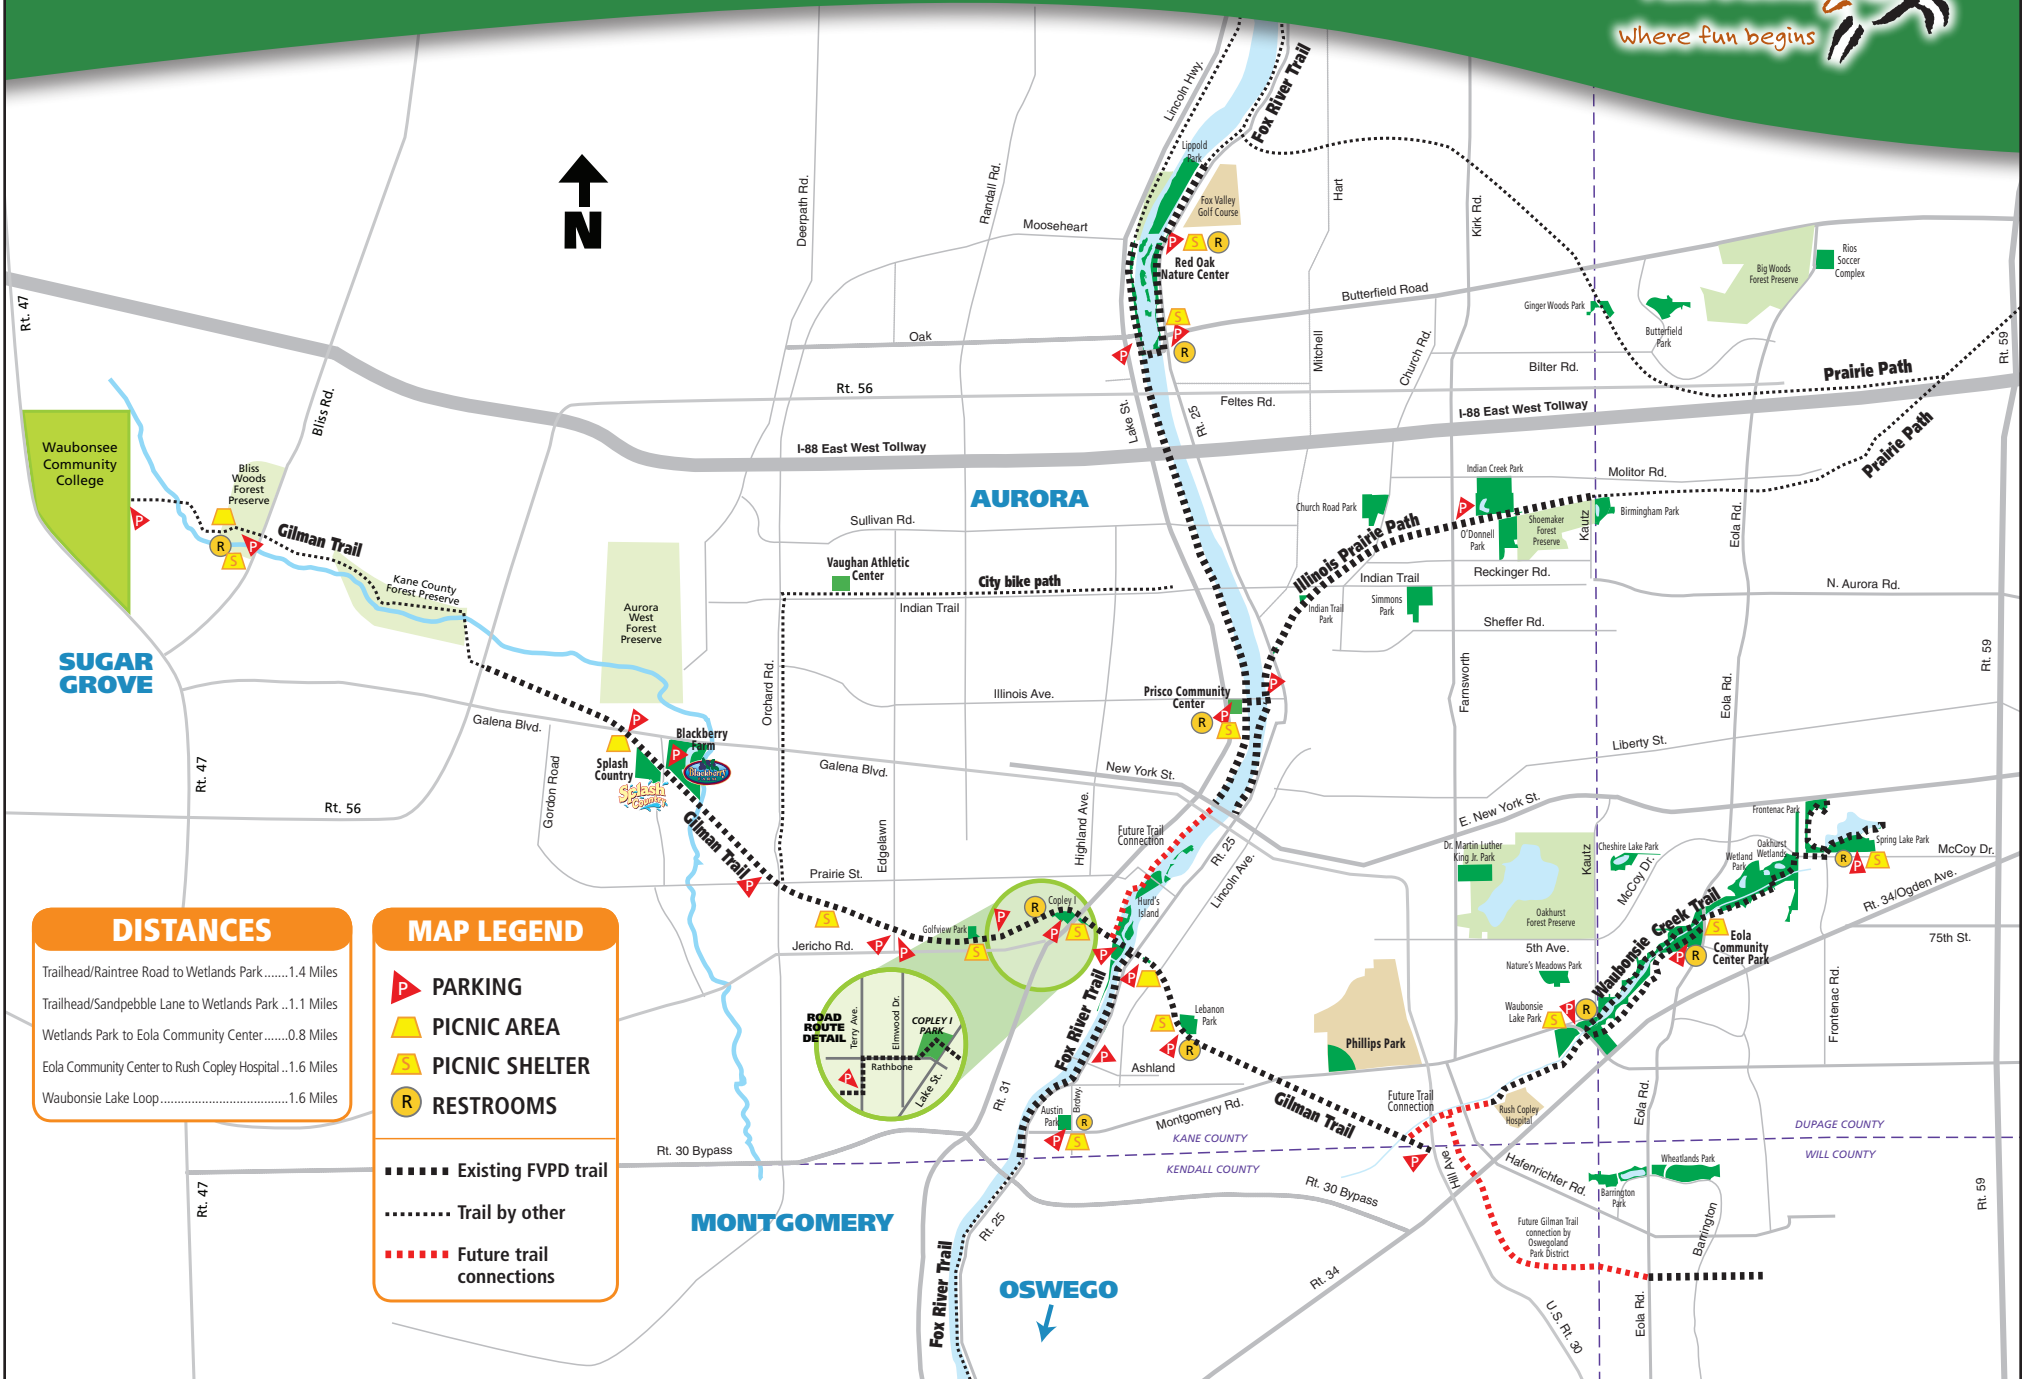

Waubonsie Creek Trail

Visit us online at
www.foxvalleyparkdistrict.org
 630-897-0516

DISTANCES	
Trailhead/Raintree Road to Wetlands Park.....	1.4 Miles
Trailhead/Sandpebble Lane to Wetlands Park	1.1 Miles
Wetlands Park to Eola Community Center.....	0.8 Miles
Eola Community Center to Rush Copley Hospital.....	1.6 Miles
Waubonsie Lake Loop.....	1.6 Miles

MAP LEGEND	
	PARKING
	PICNIC AREA
	PICNIC SHELTER
	RESTROOMS
	Existing FVPD trail
	Trail by other
	Future trail connections