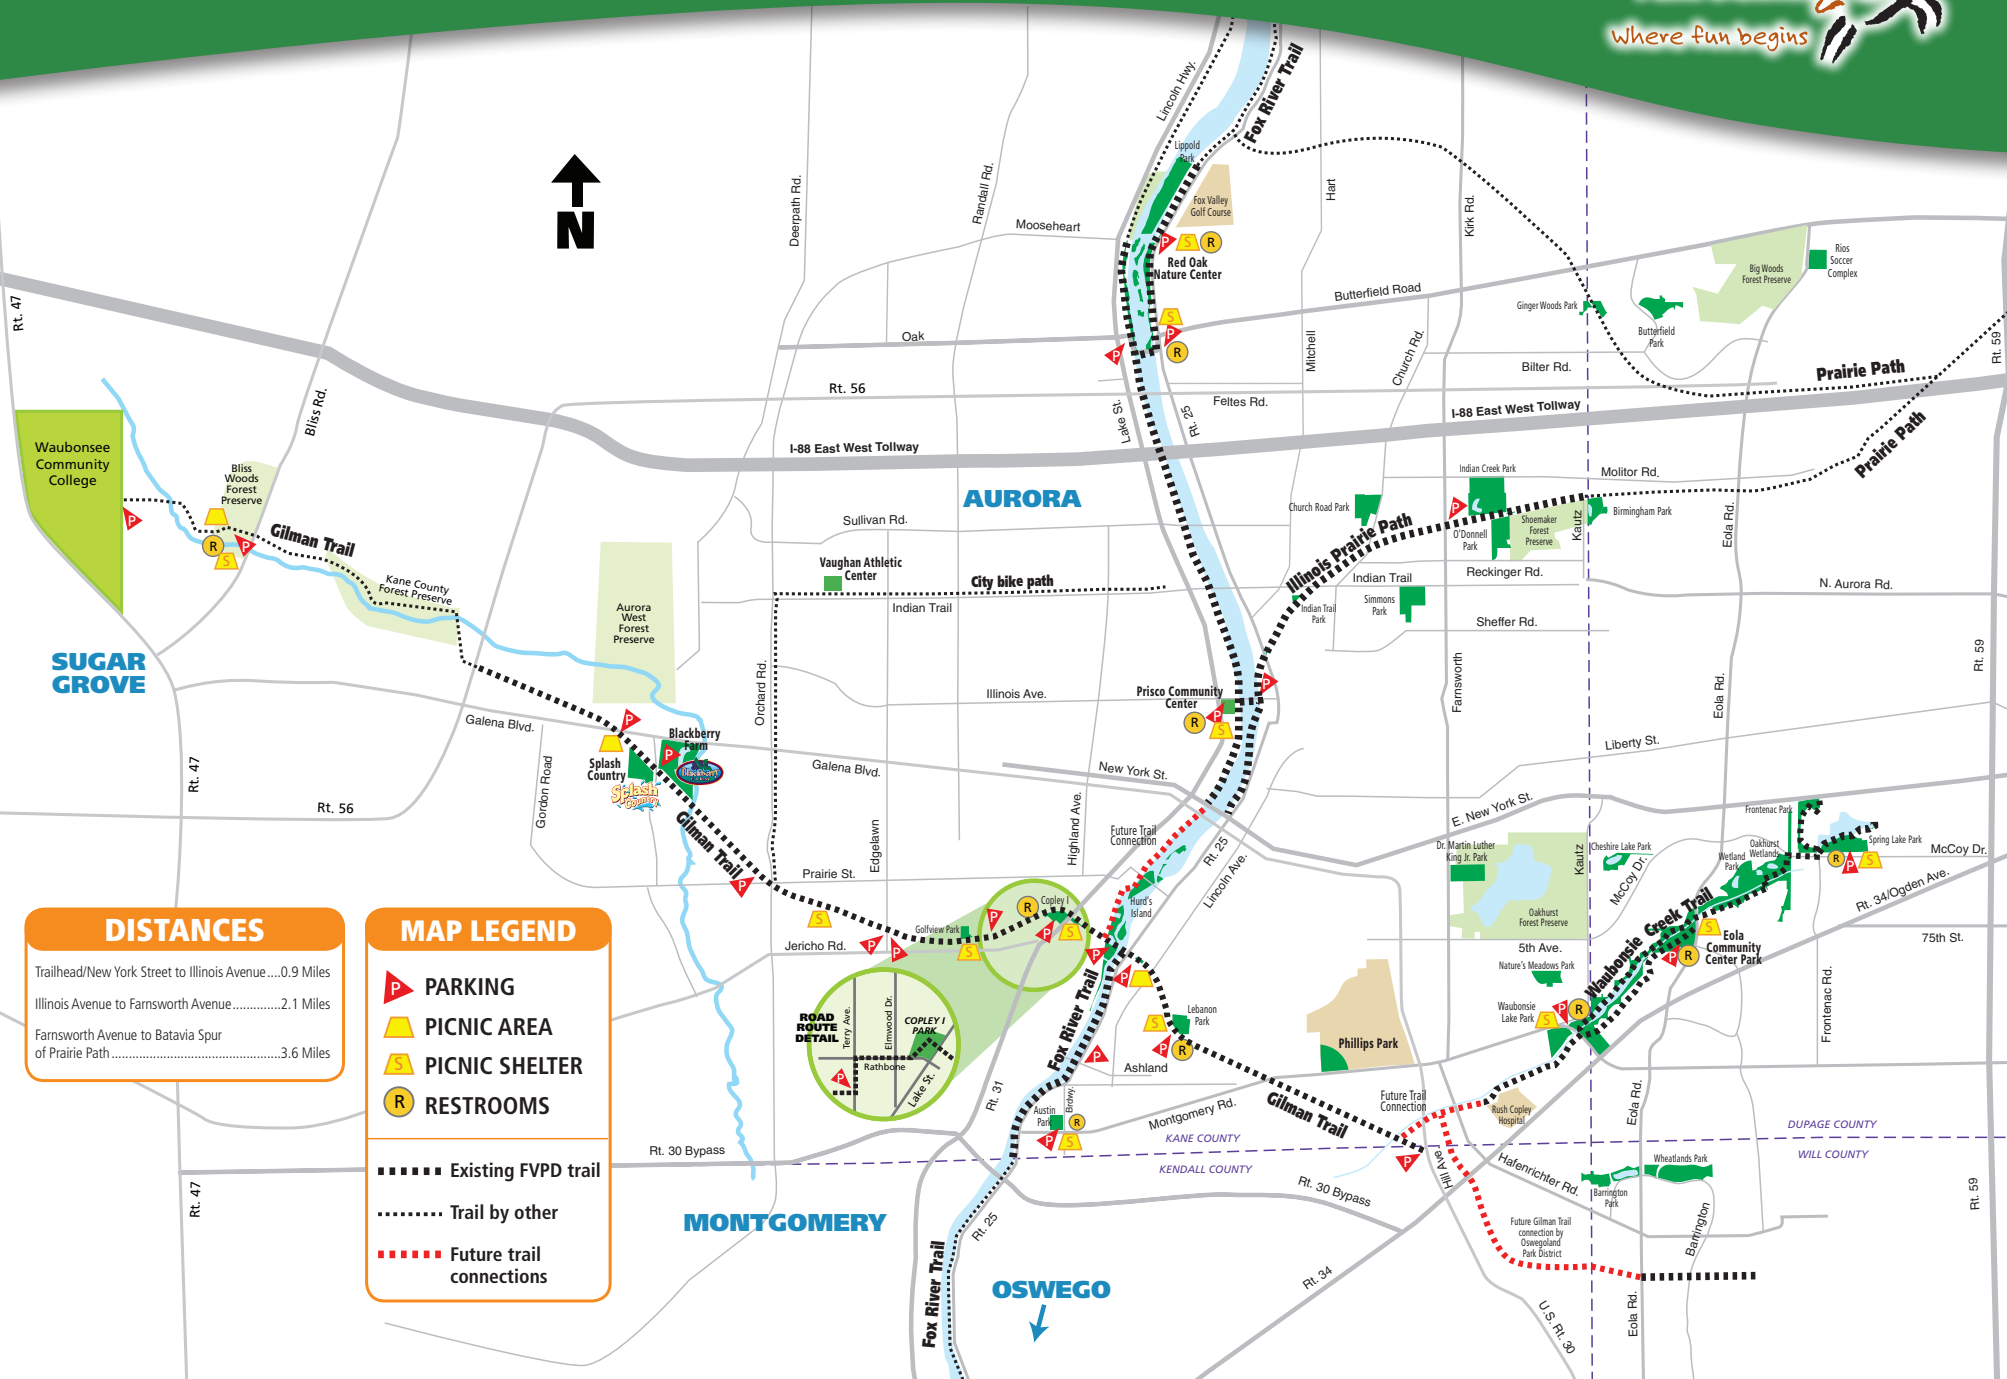

Prairie Path

Visit us online at
www.foxvalleyparkdistrict.org
 630-897-0516

DISTANCES

Trailhead/New York Street to Illinois Avenue...0.9 Miles
 Illinois Avenue to Farnsworth Avenue.....2.1 Miles
 Farnsworth Avenue to Batavia Spur
 of Prairie Path3.6 Miles

MAP LEGEND

- PARKING
- PICNIC AREA
- PICNIC SHELTER
- RESTROOMS
- Existing FVPD trail
- Trail by other
- Future trail connections