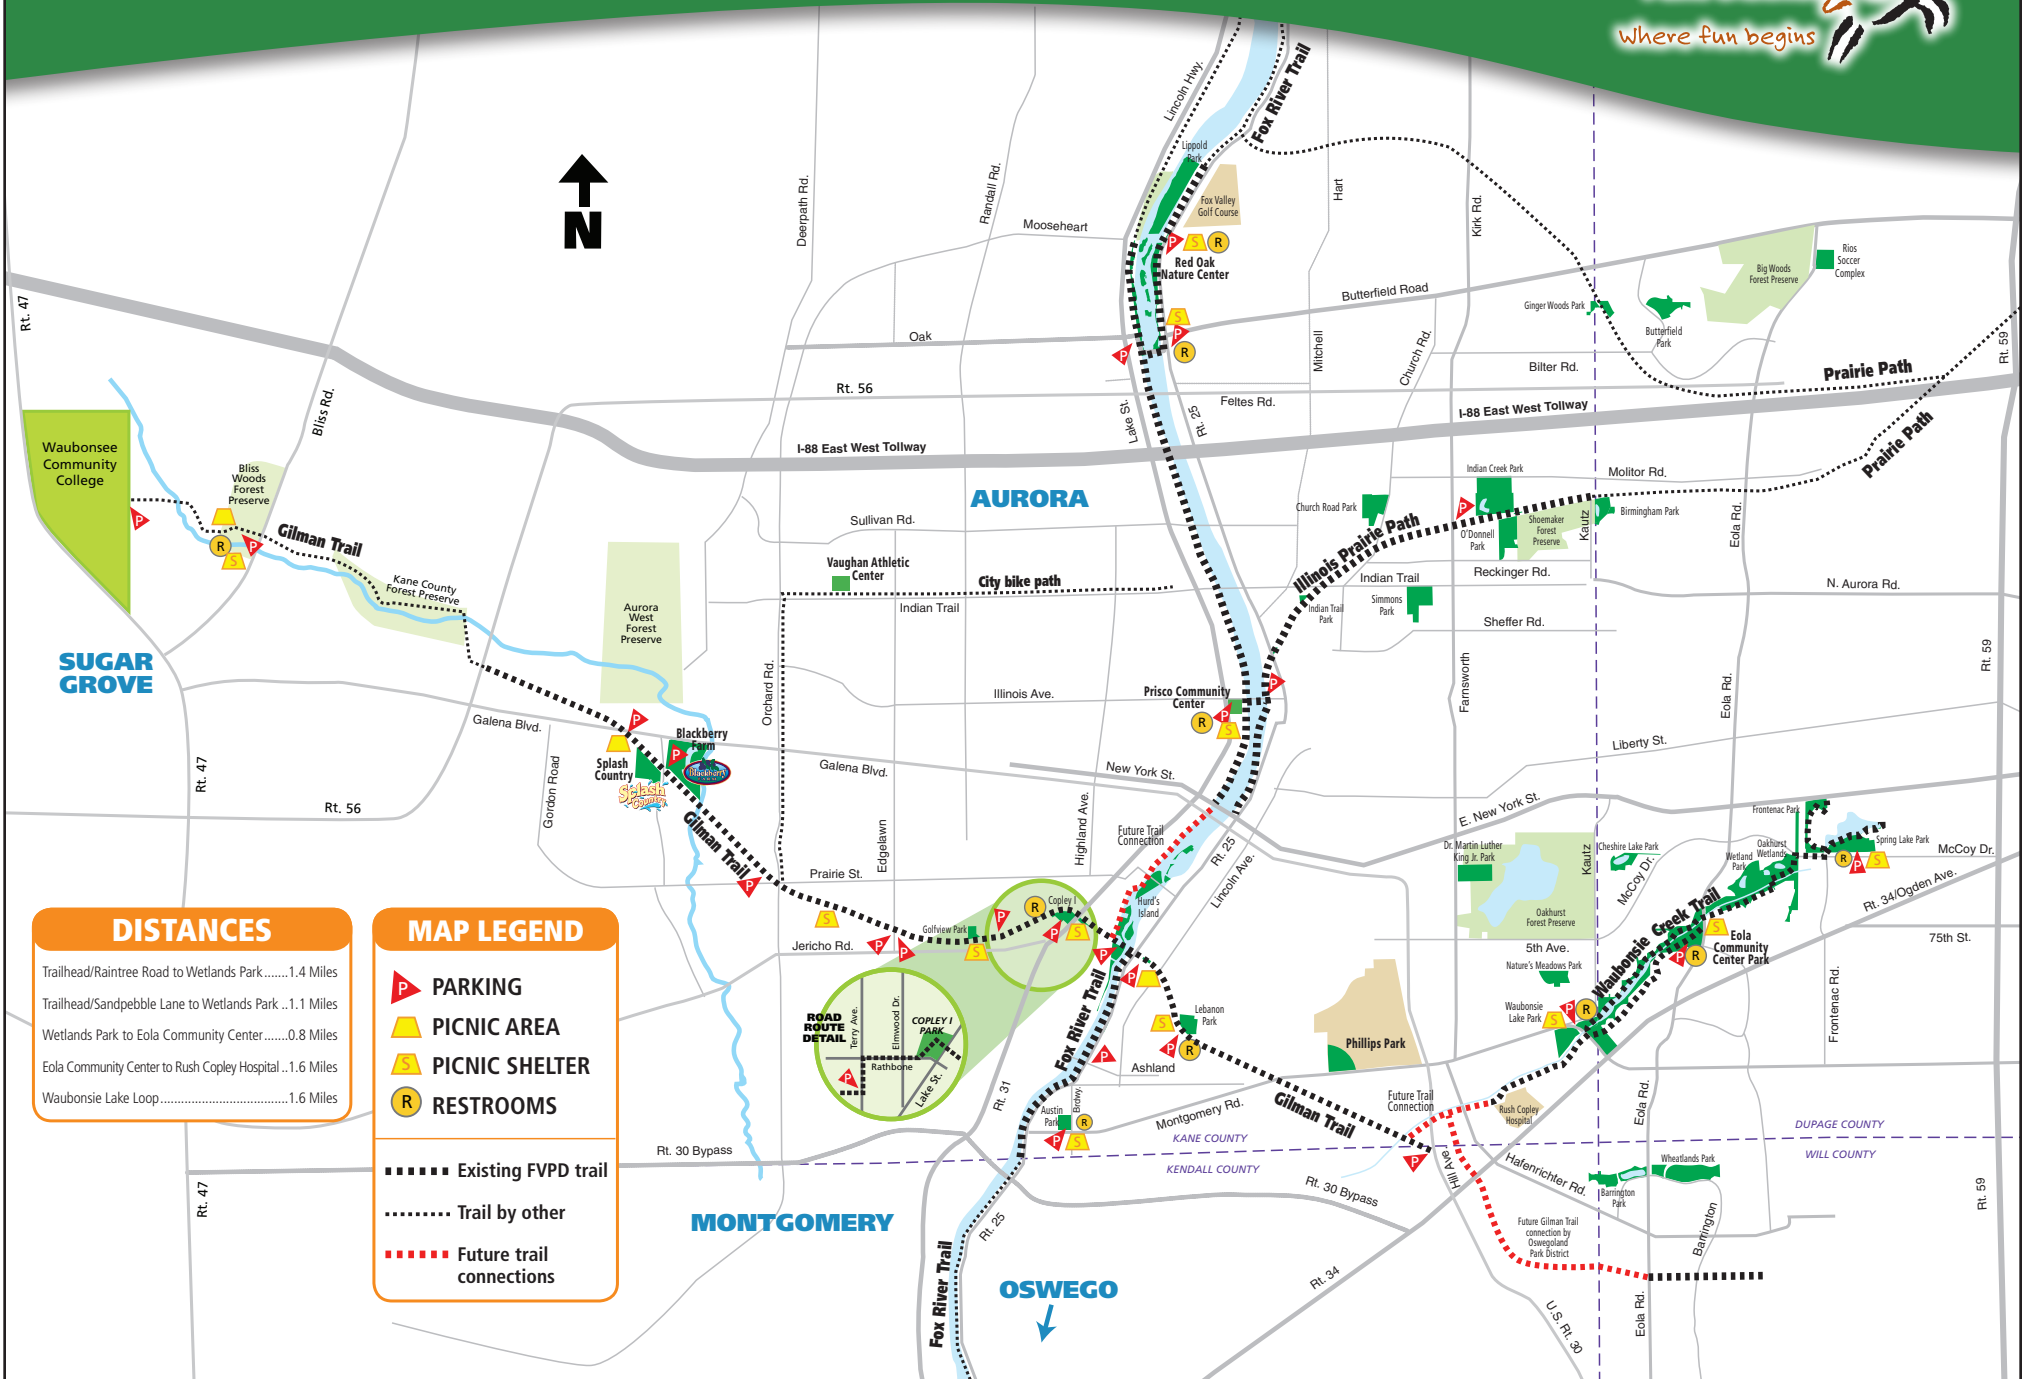

Waubonsie Creek Trail

Visit us online at
www.foxvalleyparkdistrict.org
 630-897-0516

DISTANCES	
Trailhead/Raintree Road to Wetlands Park.....	1.4 Miles
Trailhead/Sandpebble Lane to Wetlands Park	1.1 Miles
Wetlands Park to Eola Community Center.....	0.8 Miles
Eola Community Center to Rush Copley Hospital.....	1.6 Miles
Waubonsie Lake Loop.....	1.6 Miles

MAP LEGEND	
	PARKING
	PICNIC AREA
	PICNIC SHELTER
	RESTROOMS
	Existing FVPD trail
	Trail by other
	Future trail connections

MONTGOMERY

OSWEGO

DUPAGE COUNTY
 WILL COUNTY